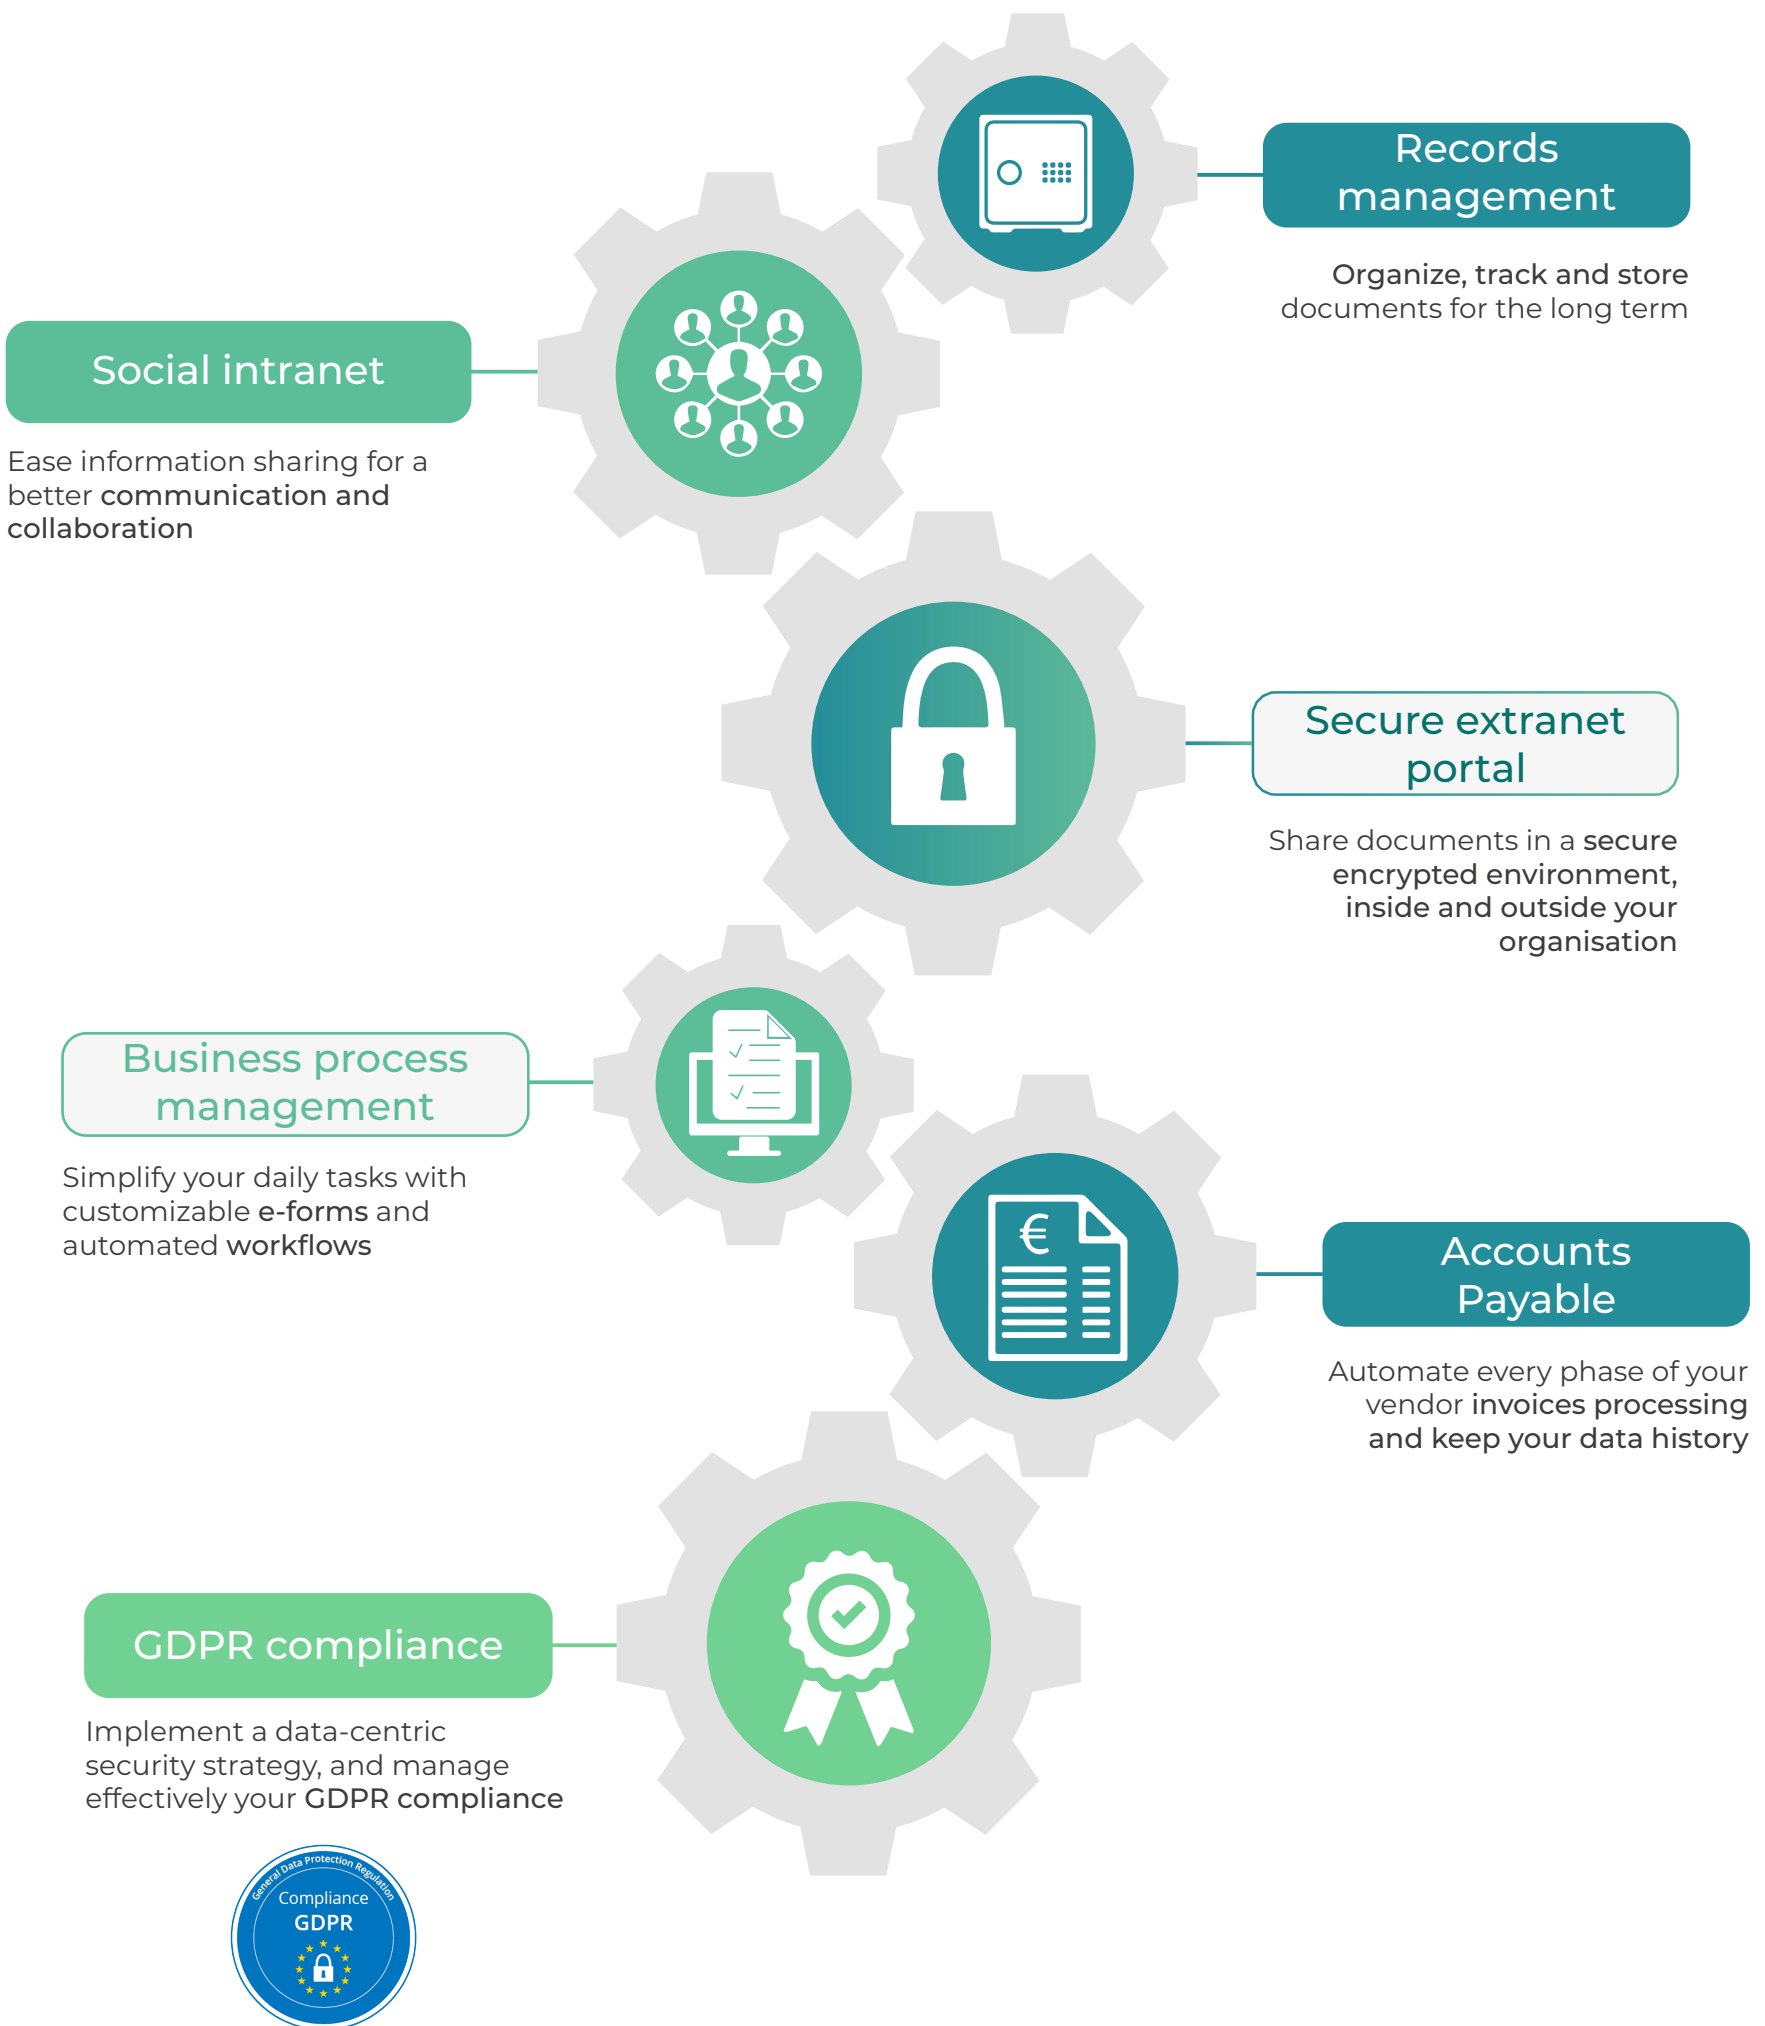

# Endless possibilities with Open Bee

Thanks to its scalable and modular architecture, the platform Open Bee supports your current and future digital transformation's projects. Our solution is designed with your work habits and business objectives in mind. You can customize the system following your needs and unique business processes.

[Contact us](#)